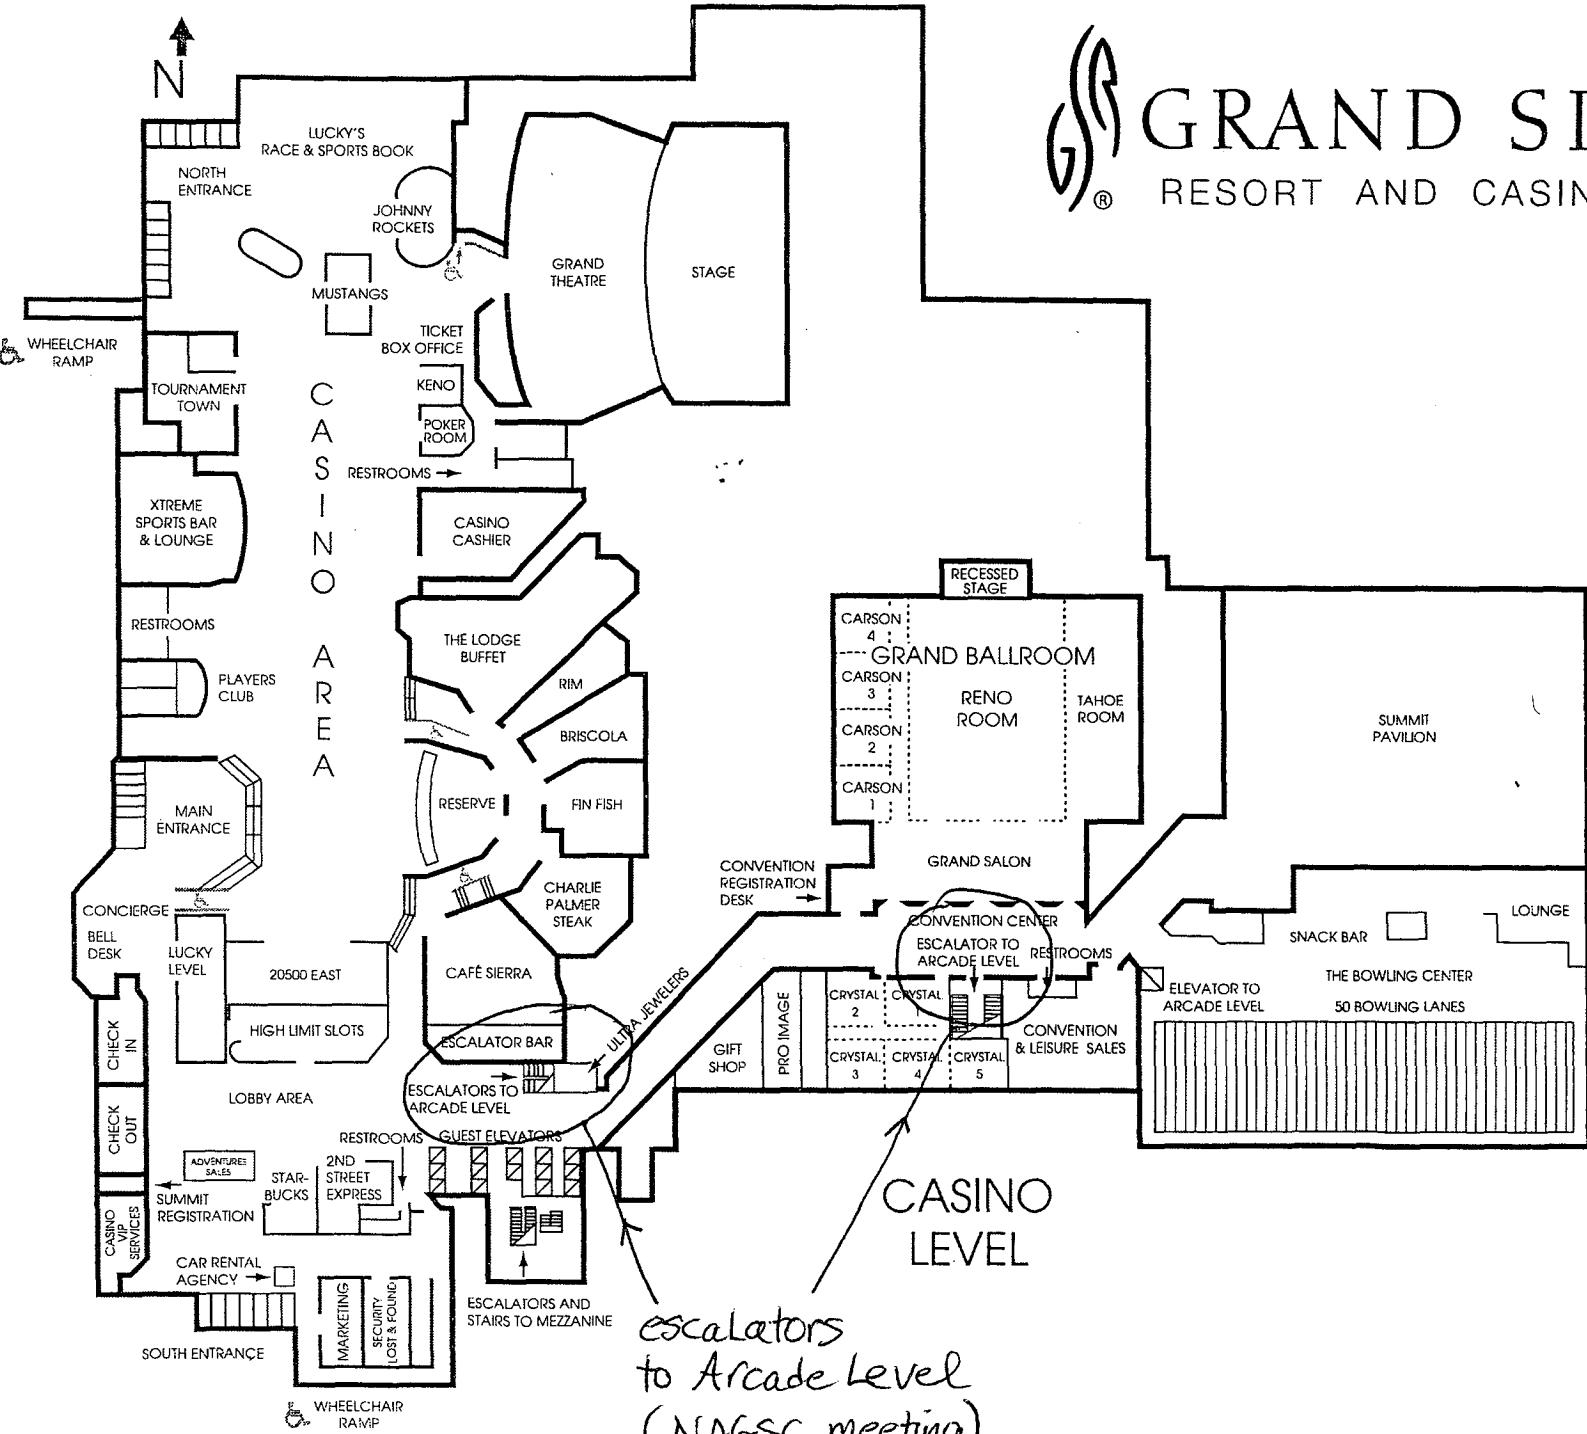

# GRAND SIERRA

RESORT AND CASINO • RENO

CASINO LEVEL

*escalators to Arcade Level (NAGSC meeting)*

NAGSC Meeting  
begins in "N9"

Arcade Level

Exit

Escalator  
To/From Casino Level

FUN QUEST  
FAMILY FUN  
CENTER

Nevada  
Conference &  
Exhibition Center

Nevada  
Foyer

SHOPPING MALL

MOVIE THEATER 1

MOVIE THEATER 2

HEALTH CLUB  
& SPA

SILVER STATE  
PAVILION

PARKING LOT

Smoking  
Exit

SMOKING  
EXIT

Part of Subs

ESCALATOR TO  
LOBBY AND CASINO

TO SHOPPING

ESCALATOR TO  
CASINO LEVEL

24  
EXECUTIVE  
BUSINESS  
CENTER

22

24

21

22

23

24

25

16