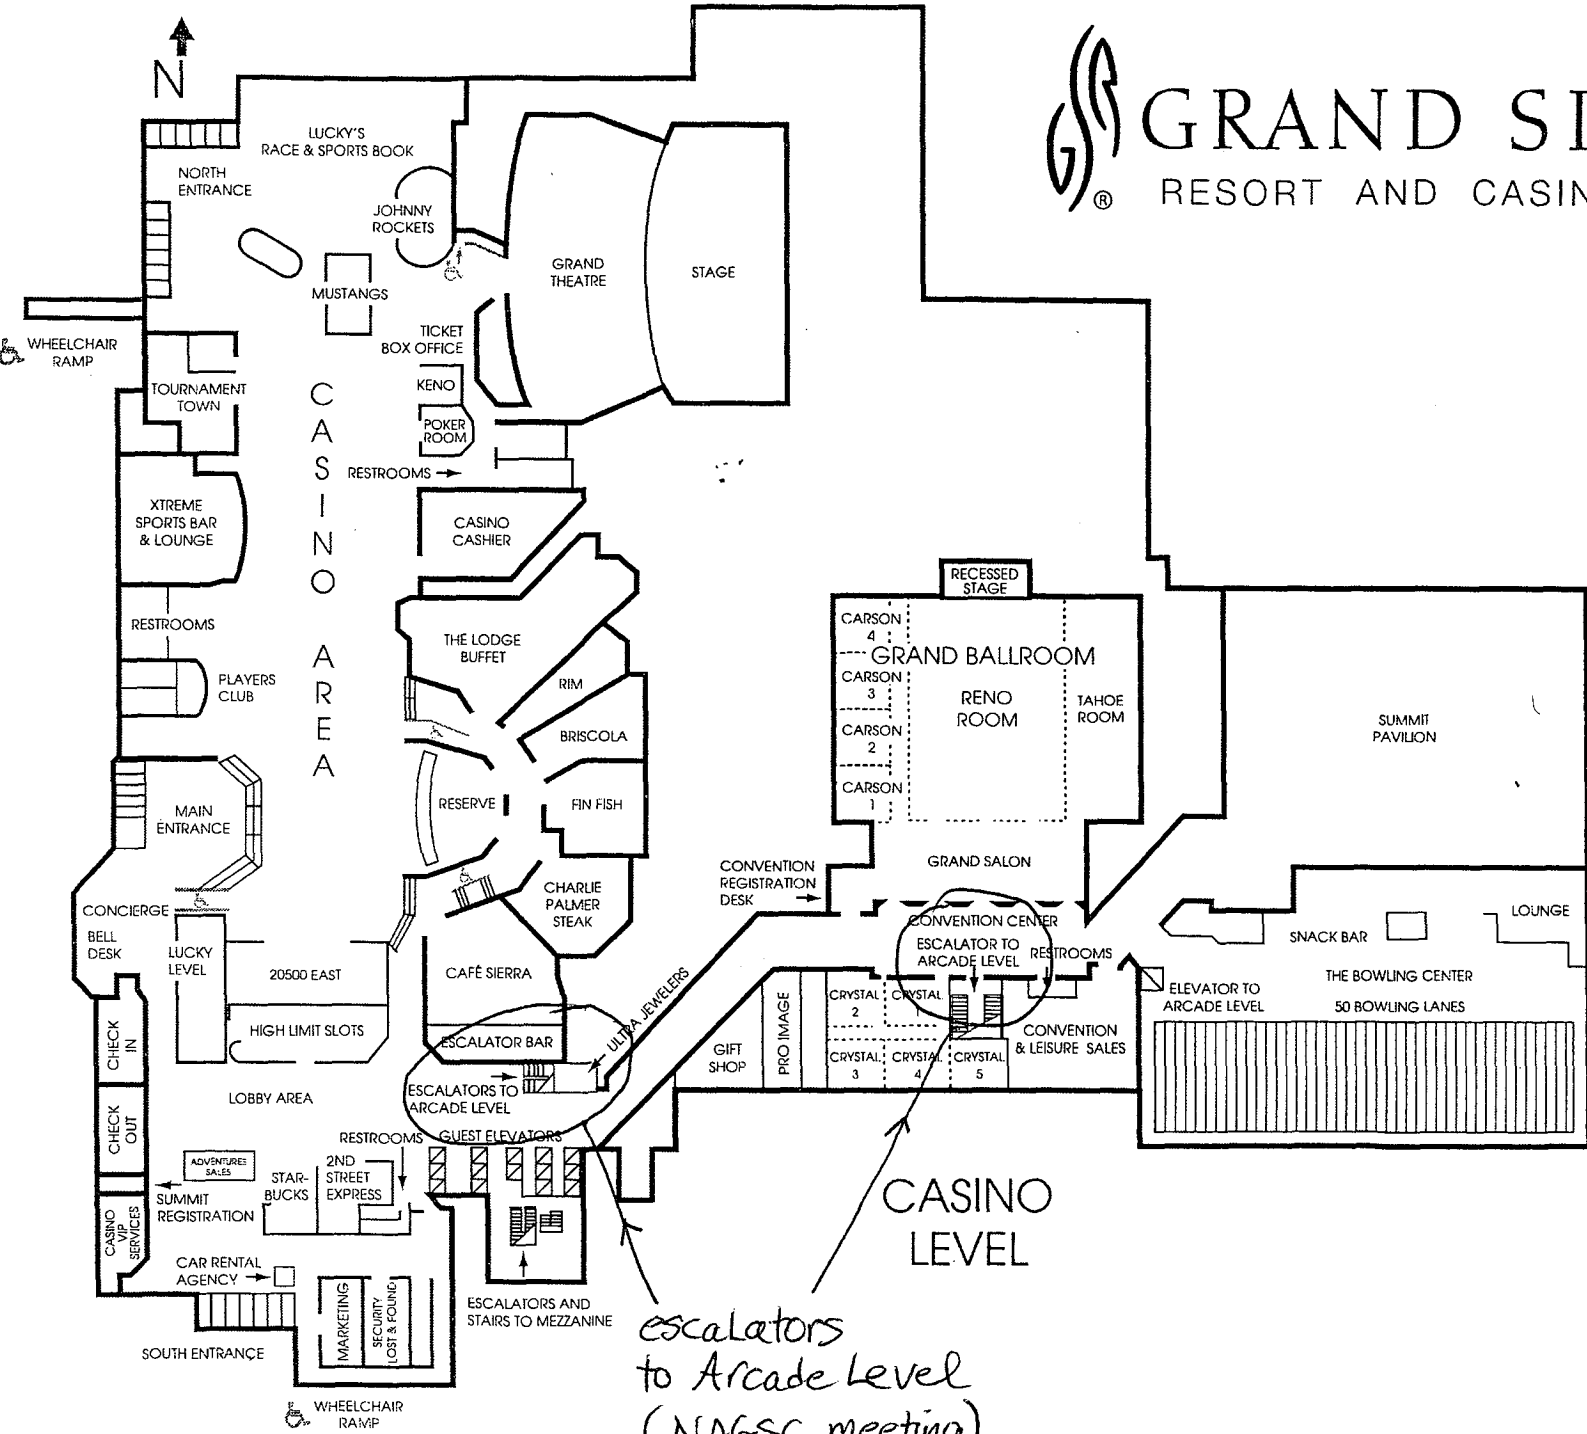

GRAND SIERRA

RESORT AND CASINO • RENO

NAGSC Meeting
begins in "N9"

Arcade Level

Exit

Escalator
To/From Casino Level

FUN QUEST
FAMILY FUN
CENTER