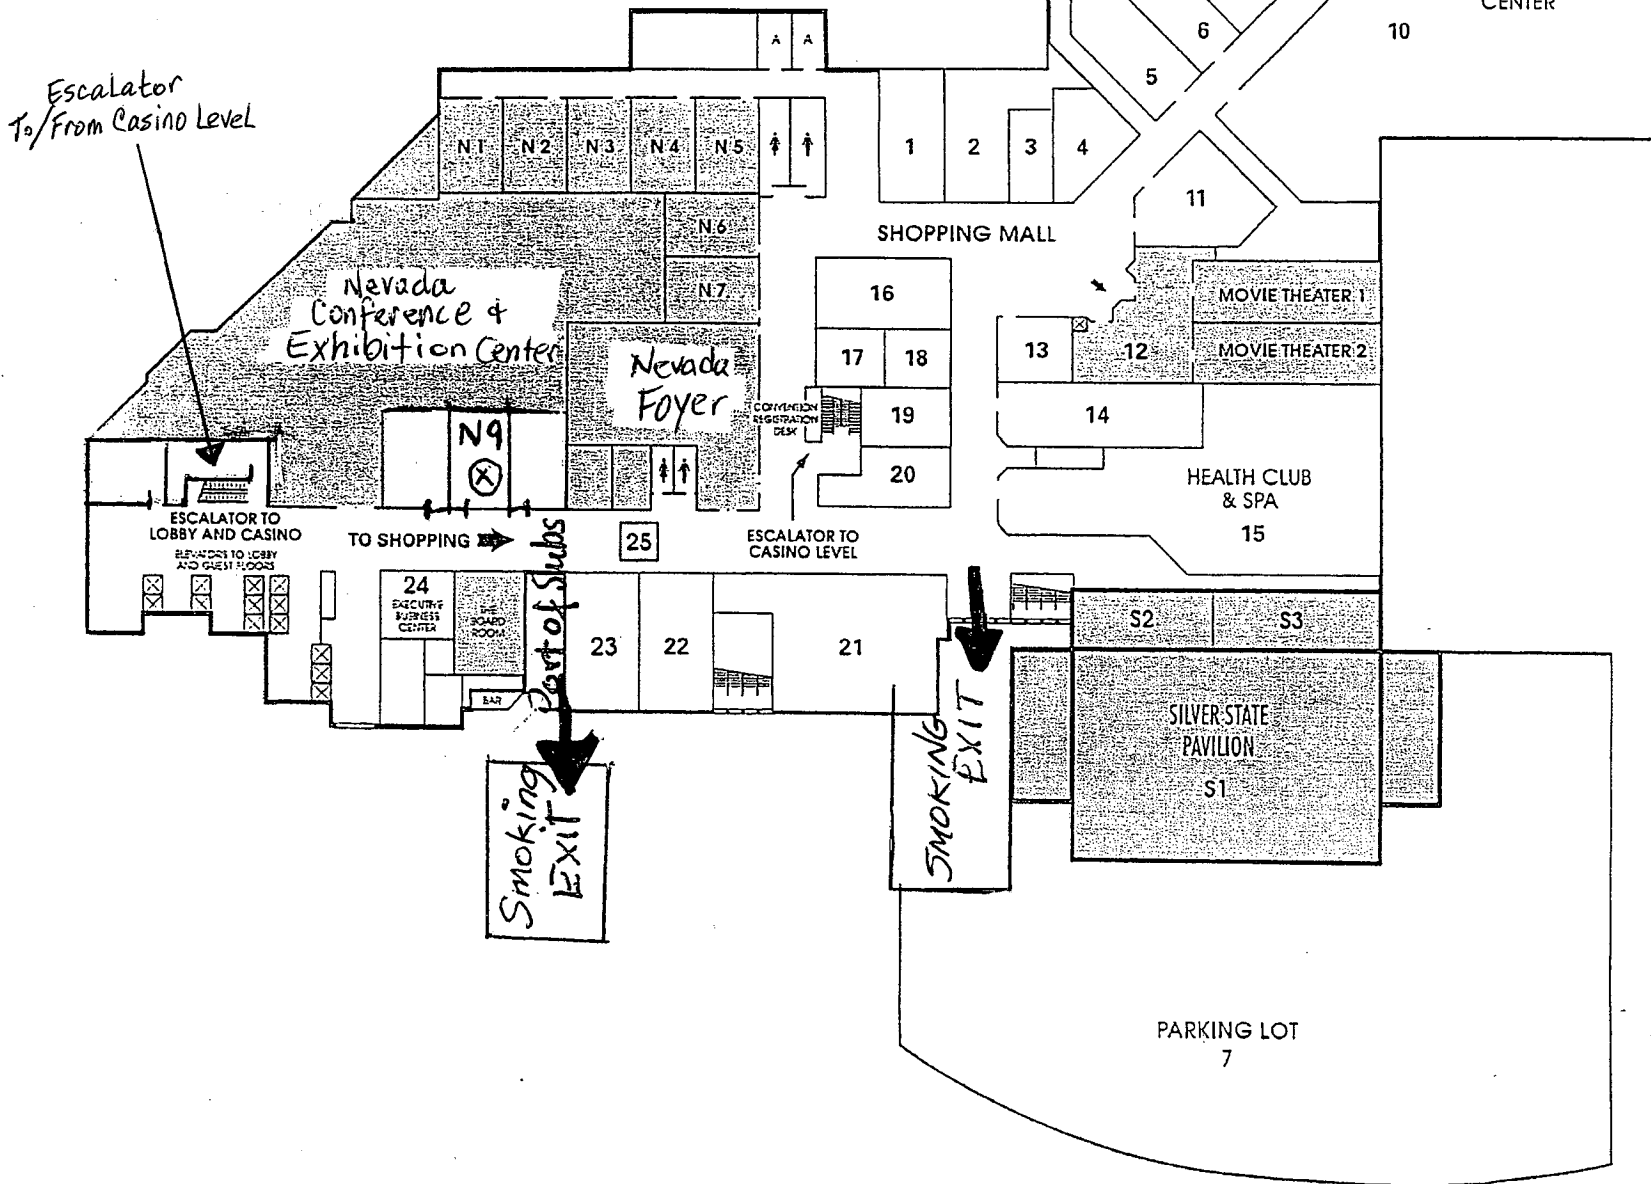

NAGSC Meeting
begins in "N9"

Arcade Level

Exit

Escalator
To/From Casino Level

FUN QUEST
FAMILY FUN
CENTER

Nevada
Conference &
Exhibition Center

Nevada
Foyer

SHOPPING MALL

MOVIE THEATER 1

MOVIE THEATER 2

HEALTH CLUB
& SPA

SILVER STATE
PAVILION

PARKING LOT

Smoking
Exit

SMOKING
EXIT

Part of Subs

ESCALATOR TO
LOBBY AND CASINO

TO SHOPPING

ESCALATOR TO
CASINO LEVEL

24
EXECUTIVE
BUSINESS
CENTER

BOARD
ROOM

BAR

COMMISSION
REGISTRATION
DESK

ELEVATORS TO LOBBY
AND GUEST FLOORS

25

25

21

23

22

24

21

22

23

24

25

16

17

18

19

20

13

12

14

14

1

2

3

4

5

6

7

8

10

11

A A

N.1

N.2

N.3

N.4

N.5

N.6

N.7

N.9

S.1

S.2

S.3

7